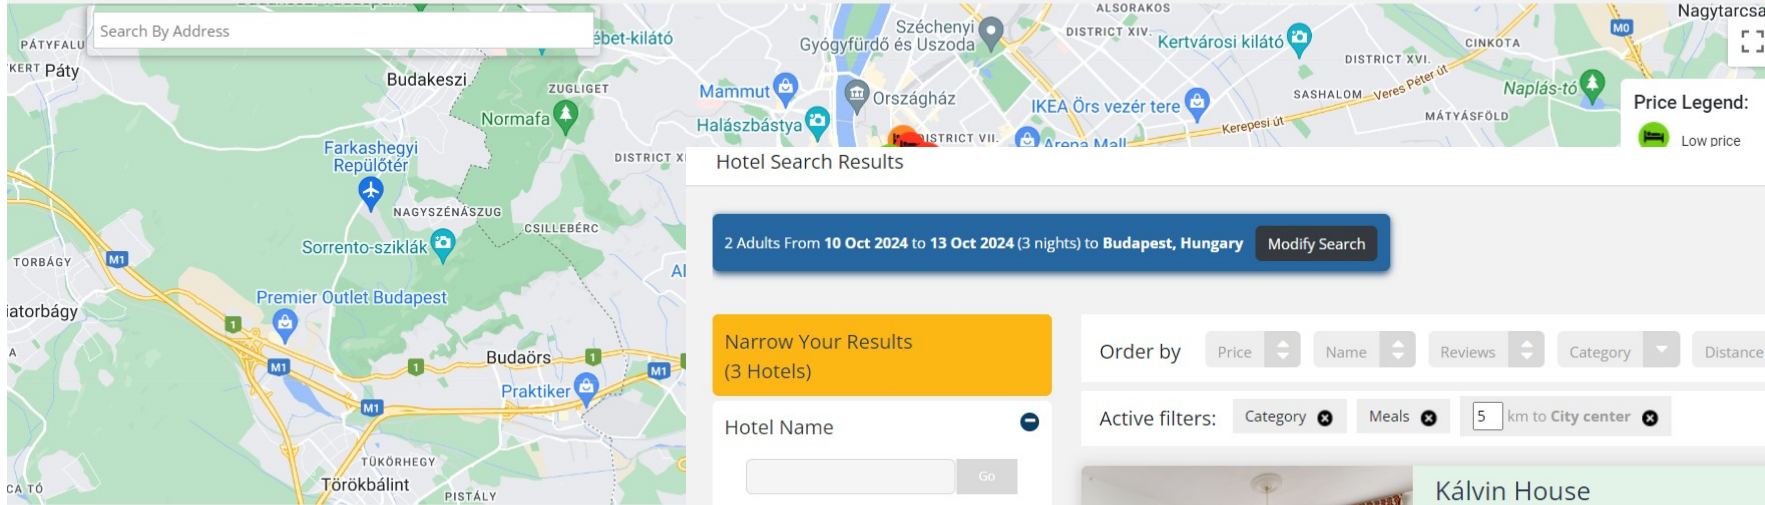

Let's go  
live  
in hub

Hotel Activities

Hotel Search Results

2 Adults From 10 Oct 2024 to 13 Oct 2024 (3 nights) to Budapest, Hungary [Modify Search](#)

Show Map Shortlisted 3

Hotel Search Results

2 Adults From 10 Oct 2024 to 13 Oct 2024 (3 nights) to Budapest, Hungary [Modify Search](#)

Show Map Shortlisted 3

Narrow Your Results  
(3 Hotels)

Order by Price Name Reviews Category Distance

Active filters: Category Meals 5 km to City center

Hotel Name  [Go](#)

Kálvin House

Gönczy Pál Street 6, 1093 Budapest (0.21 km to City center - Walking Distance)